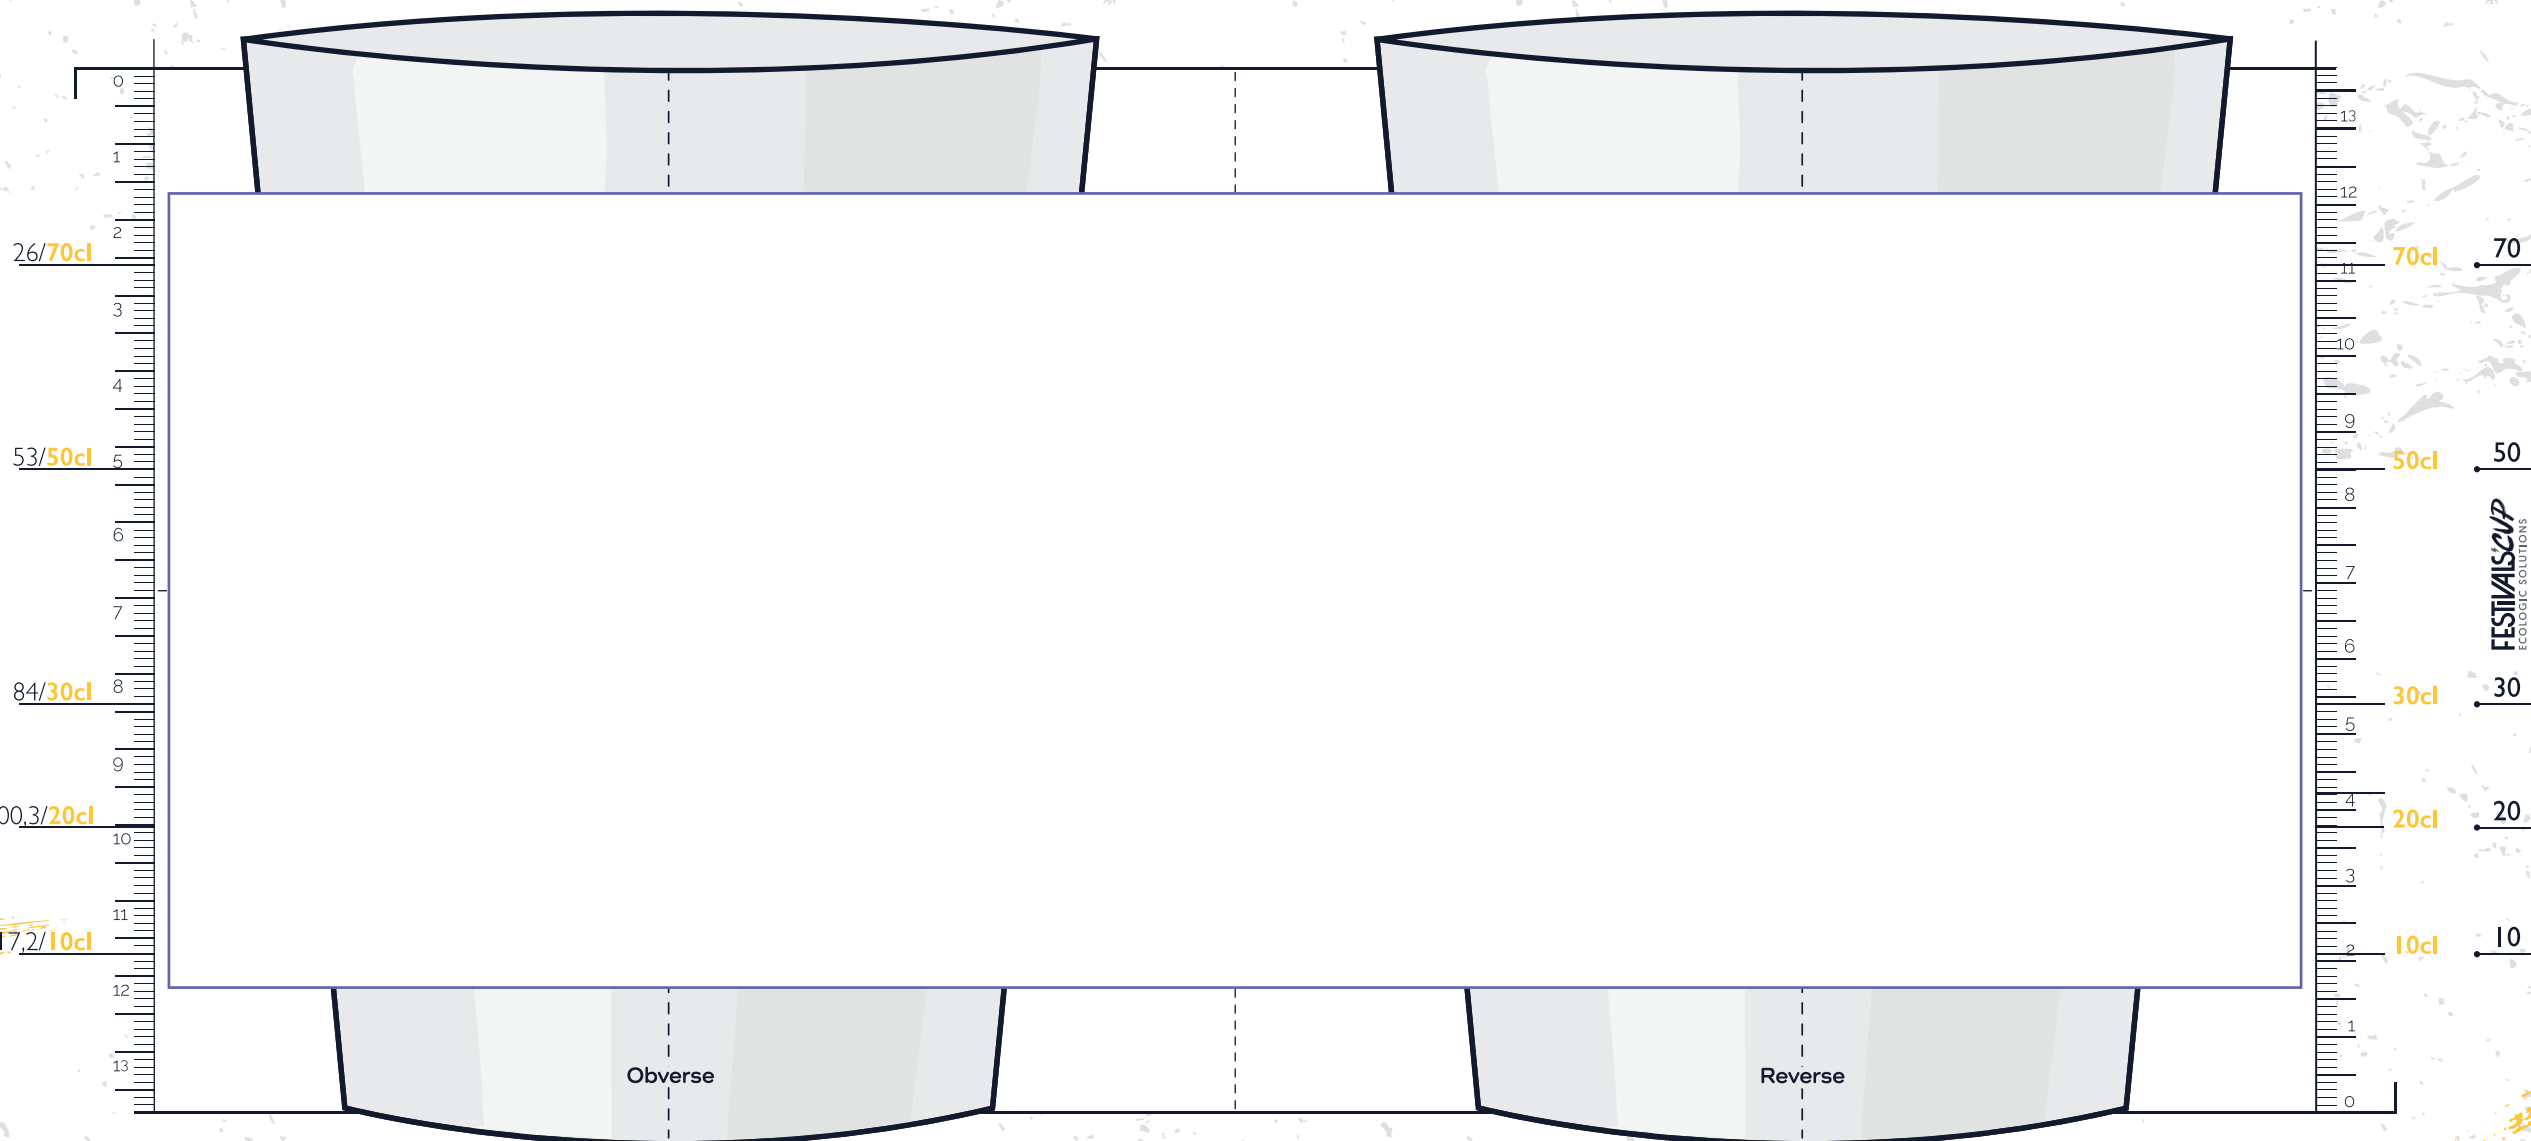

MAXI

Print area: 282 x 105 mm

Design validation is your responsibility. Please review each text and illustration before submitting.

DIMENSIONS

LOGOS

25mm

STROKE

Minimal stroke : 1pt (=0,35 mm)

TEXT

Text regular {10 pt}
Text semi-bold {9 pt}
Text bold {8 pt}

OPACITY

Minimal opacity : 30%