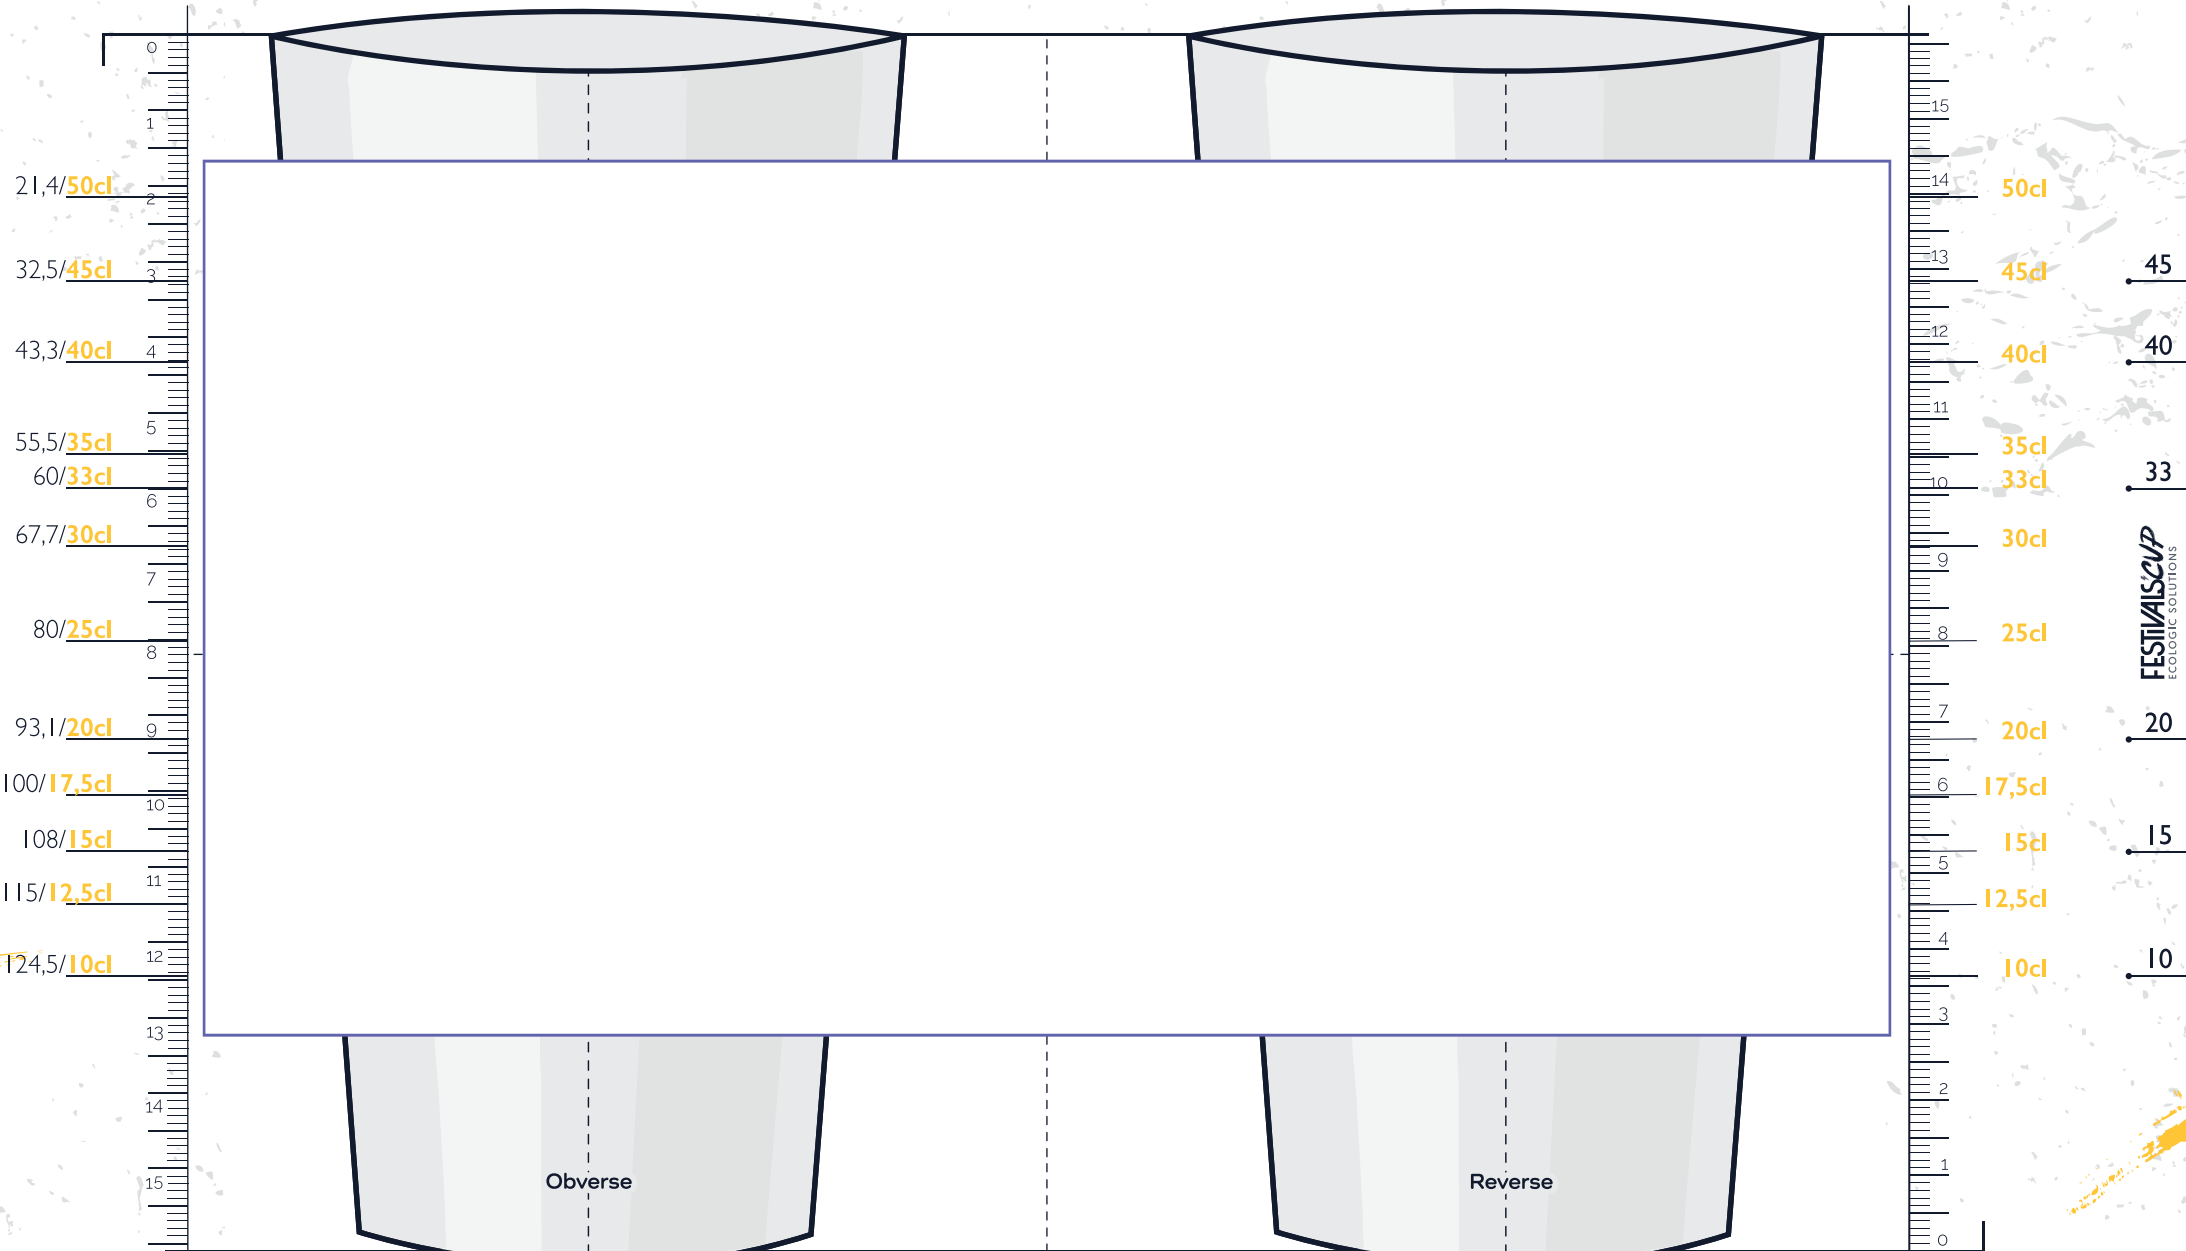

# ECO-60

Print area: 223 x 116 mm

Design validation is your responsibility. Please review each text and illustration before submitting.

**DIMENSIONS**

The printed area does not wrap completely around the glass. The margin is approximately 15mm.

**LOGOS**

**STROKE**

Minimal stroke : 1pt (=0,35 mm)

**TEXT**

Text regular {10 pt}  
Text semi-bold {9 pt}  
Text bold {8 pt}

**OPACITY**

Minimal opacity : 30%