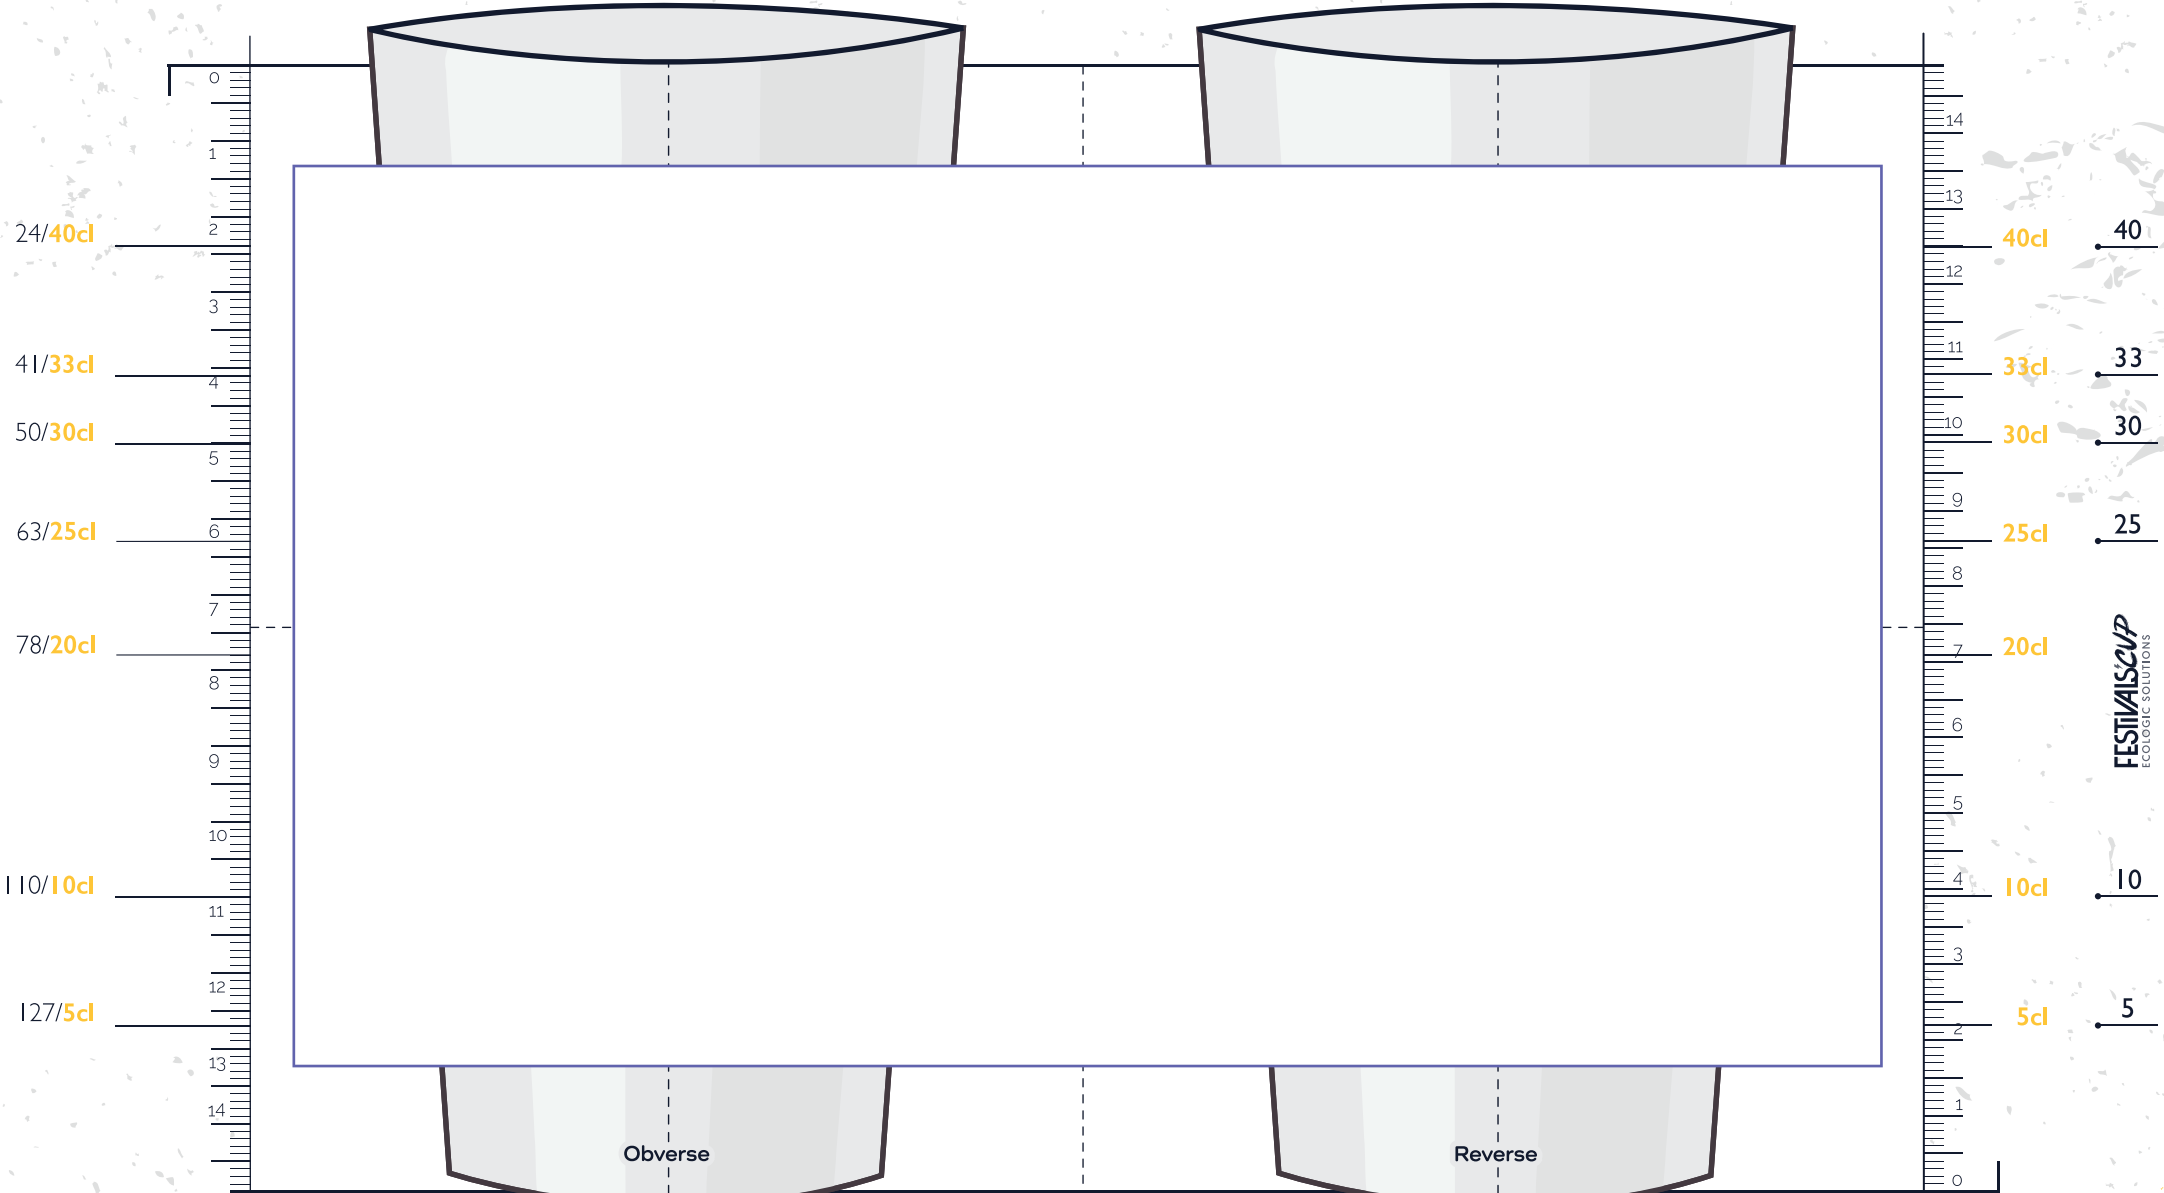

ECO-50

Print area: 210 x 119 mm

Design validation is your responsibility. Please review each text and illustration before submitting.

DIMENSIONS

The printed area does not wrap completely around the glass. The margin is approximately 15mm.

LOGOS

25mm

STROKE

Minimal stroke : 1pt (=0,35 mm)

TEXT

Text regular {10 pt}
Text semi-bold {9 pt}
Text bold {8 pt}

OPACITY

Minimal opacity : 30%