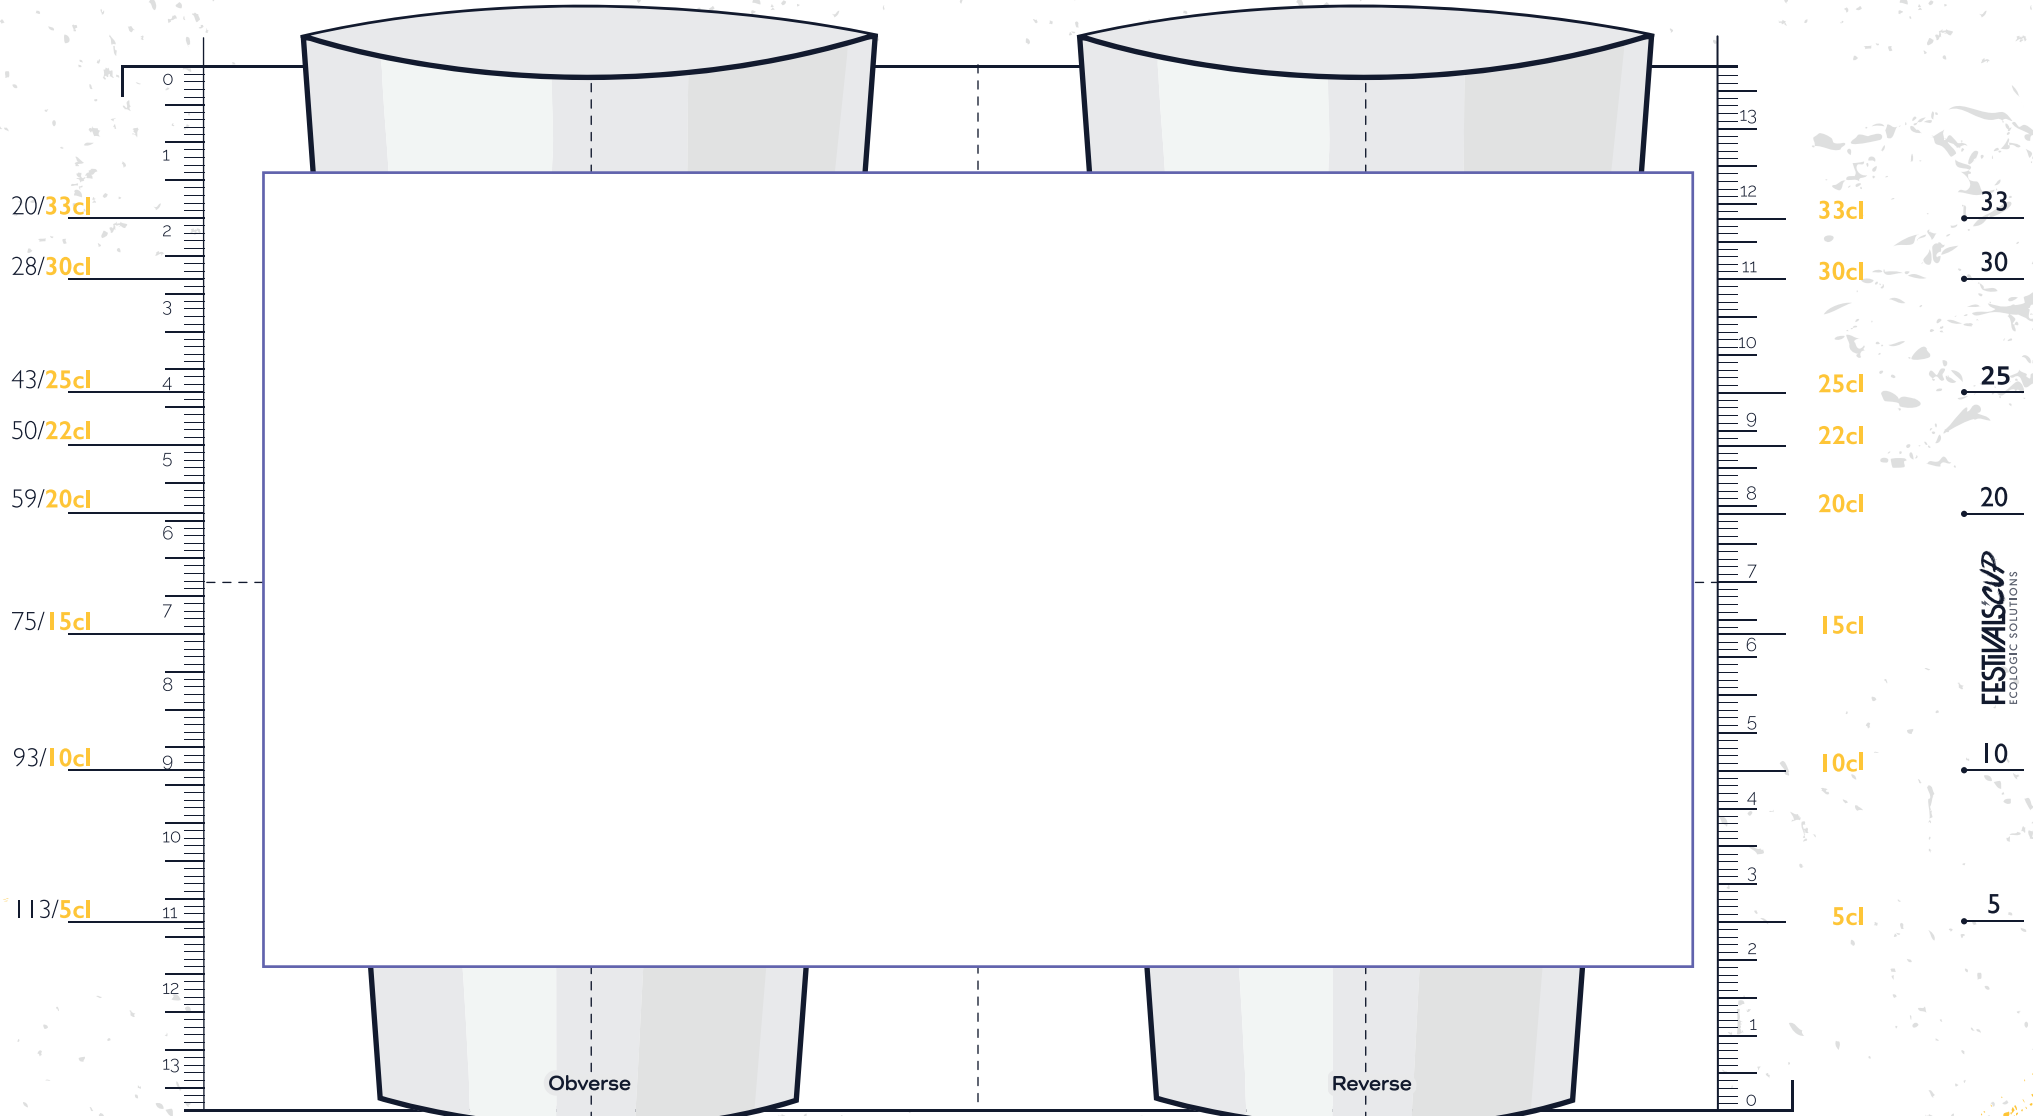

# ECO-40

Print area: 189 x 105 mm

Design validation is your responsibility. Please review each text and illustration before submitting.

## DIMENSIONS

The printed area does not wrap completely around the glass.  
The margin is approximately 15mm.

## LOGOS

25mm

## STROKE

Minimal stroke : 1pt (=0,35 mm)