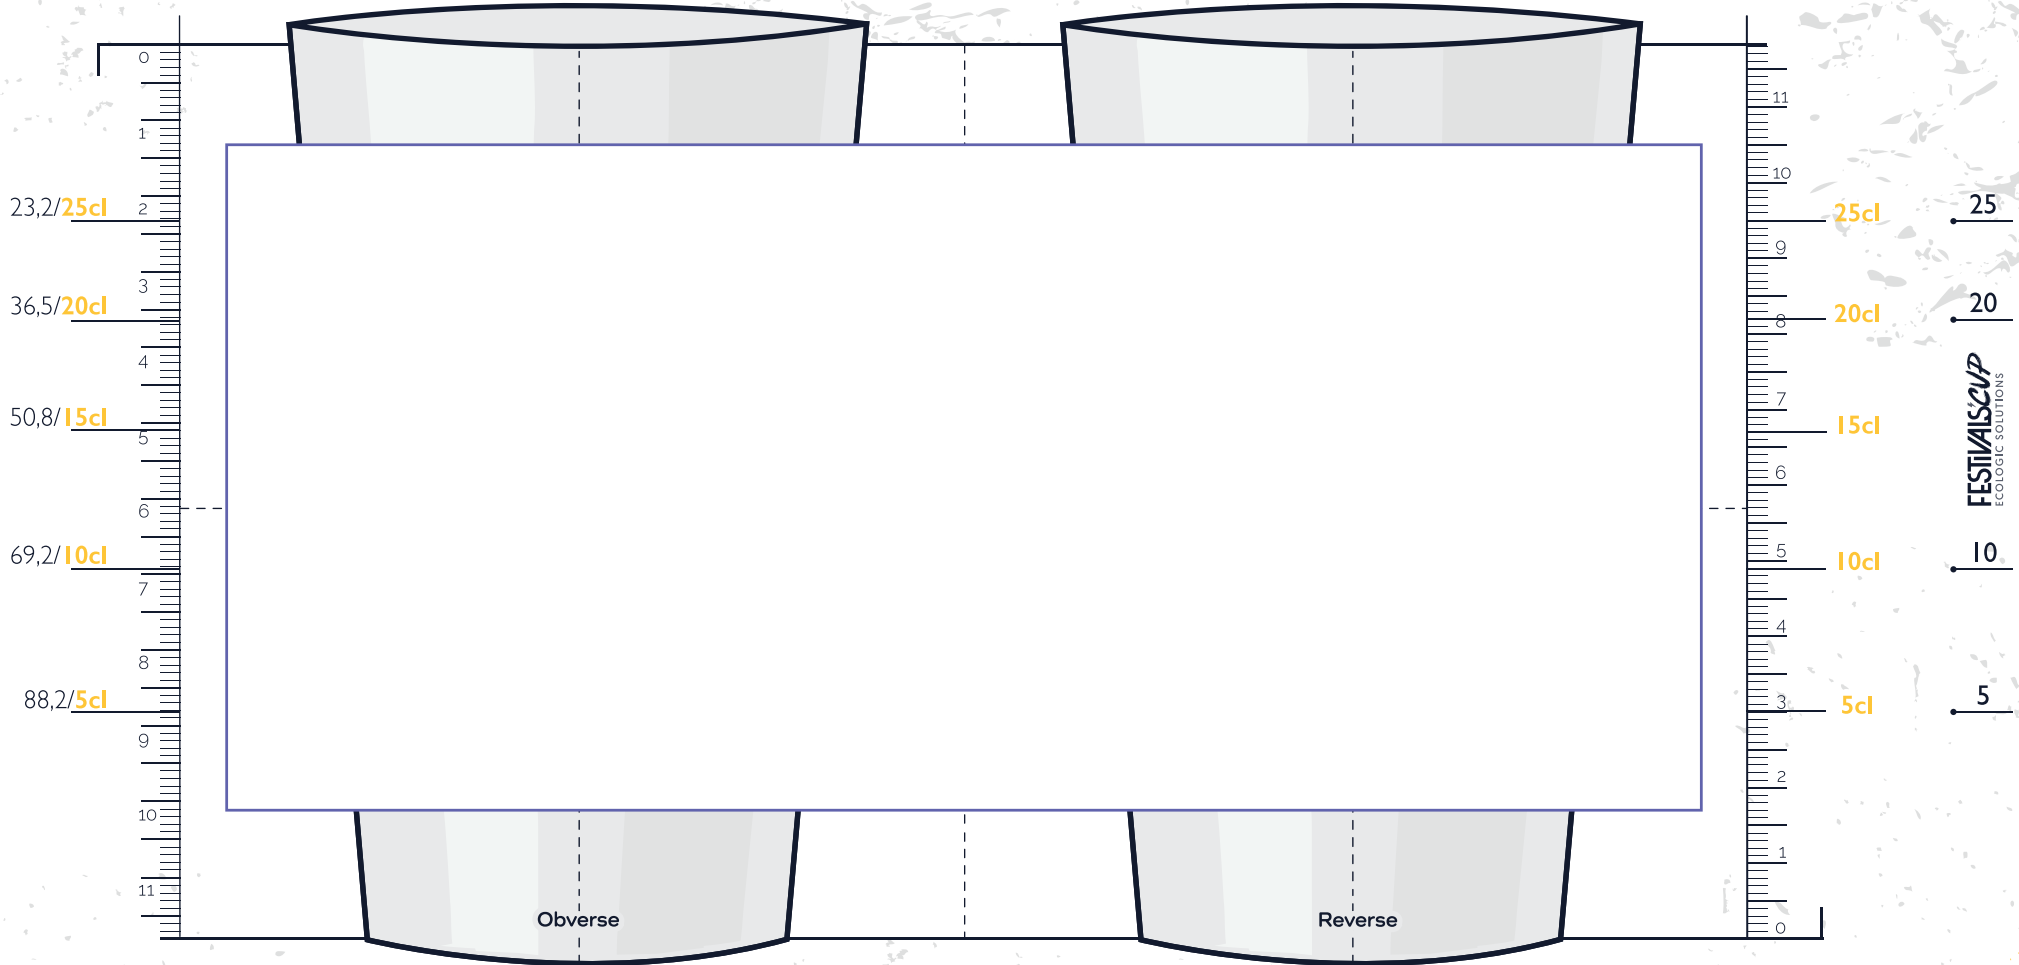

ECO-30

Print area: 195 x 88 mm

Design validation is your responsibility. Please review each text and illustration before submitting.

DIMENSIONS

LOGOS

25mm

STROKE

Minimal stroke : 1pt (=0,35 mm)

TEXT

Text regular {10 pt}
Text semi-bold {9 pt}
Text bold {8 pt}

OPACITY

Minimal opacity : 30%