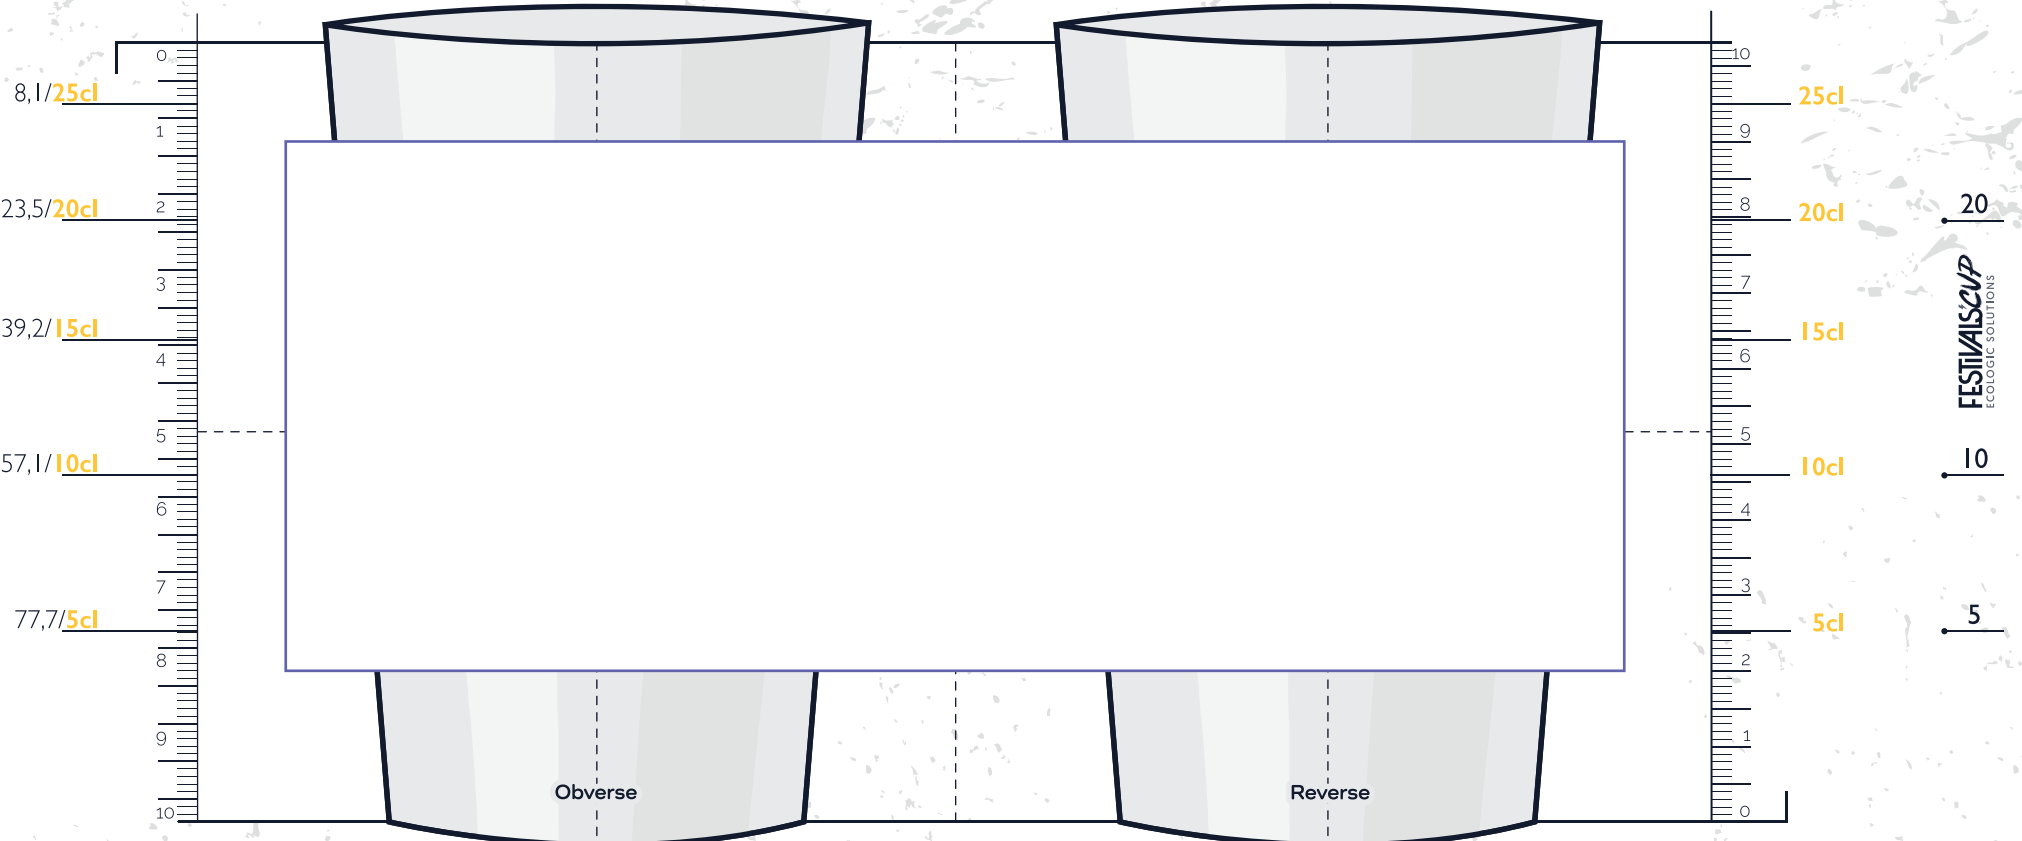

ECO-28

Print area: 177 x 70 mm

Design validation is your responsibility. Please review each text and illustration before submitting.

DIMENSIONS

LOGOS

25mm

STROKE

Minimal stroke : 1pt (=0,35 mm)

TEXT

Text regular {10 pt}
Text semi-bold {9 pt}
Text bold {8 pt}

OPACITY

Minimal opacity : 30%