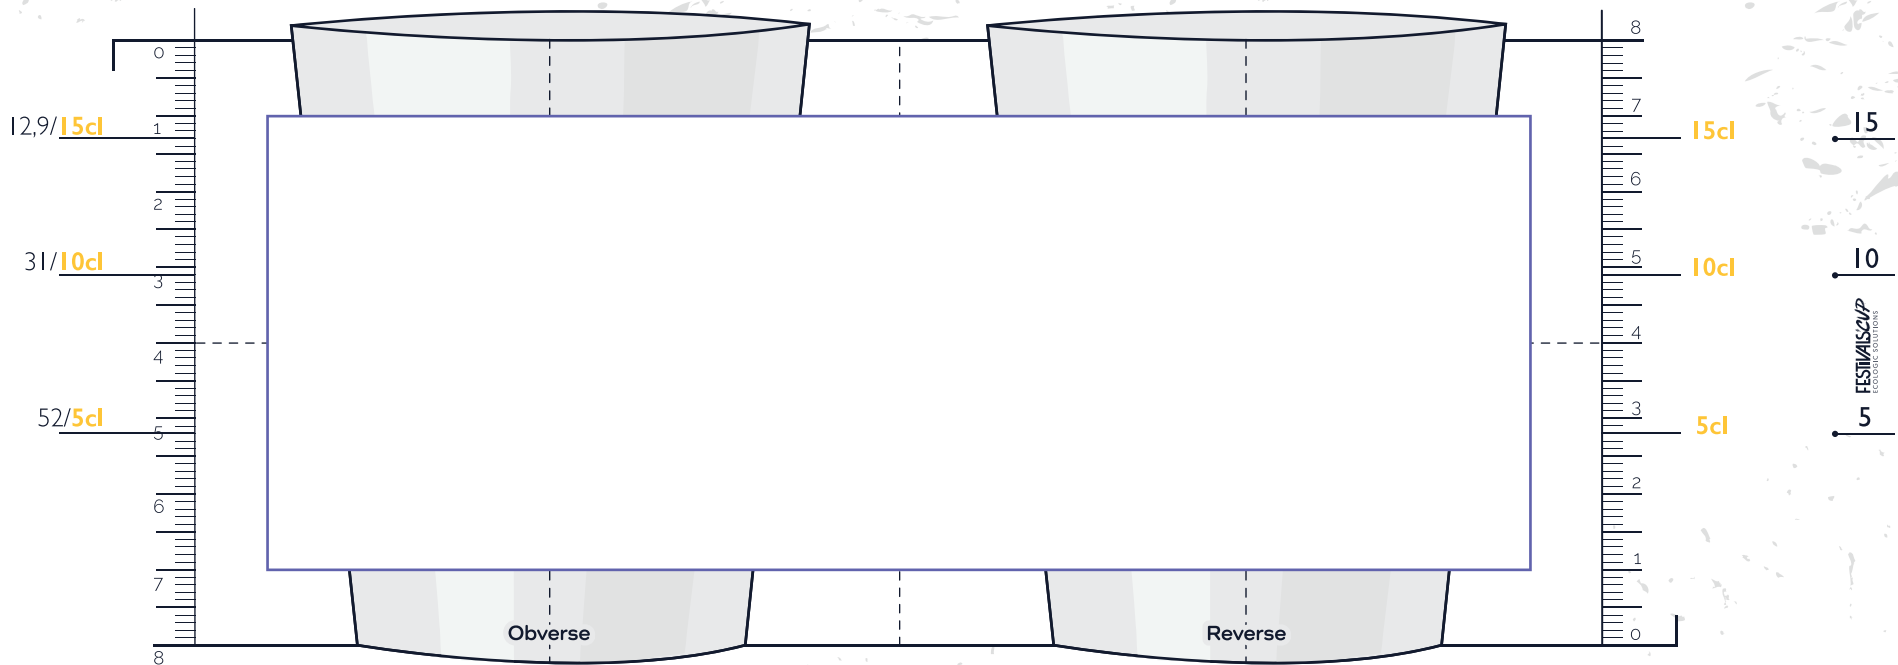

ECO-20

Print area: 167 x 60 mm

Design validation is your responsibility. Please review each text and illustration before submitting.

DIMENSIONS

LOGOS

STROKE

Minimal stroke : 1pt (=0,35 mm)

TEXT

Text regular {10 pt}
Text semi-bold {9 pt}
Text bold {8 pt}

OPACITY

Minimal opacity : 30%