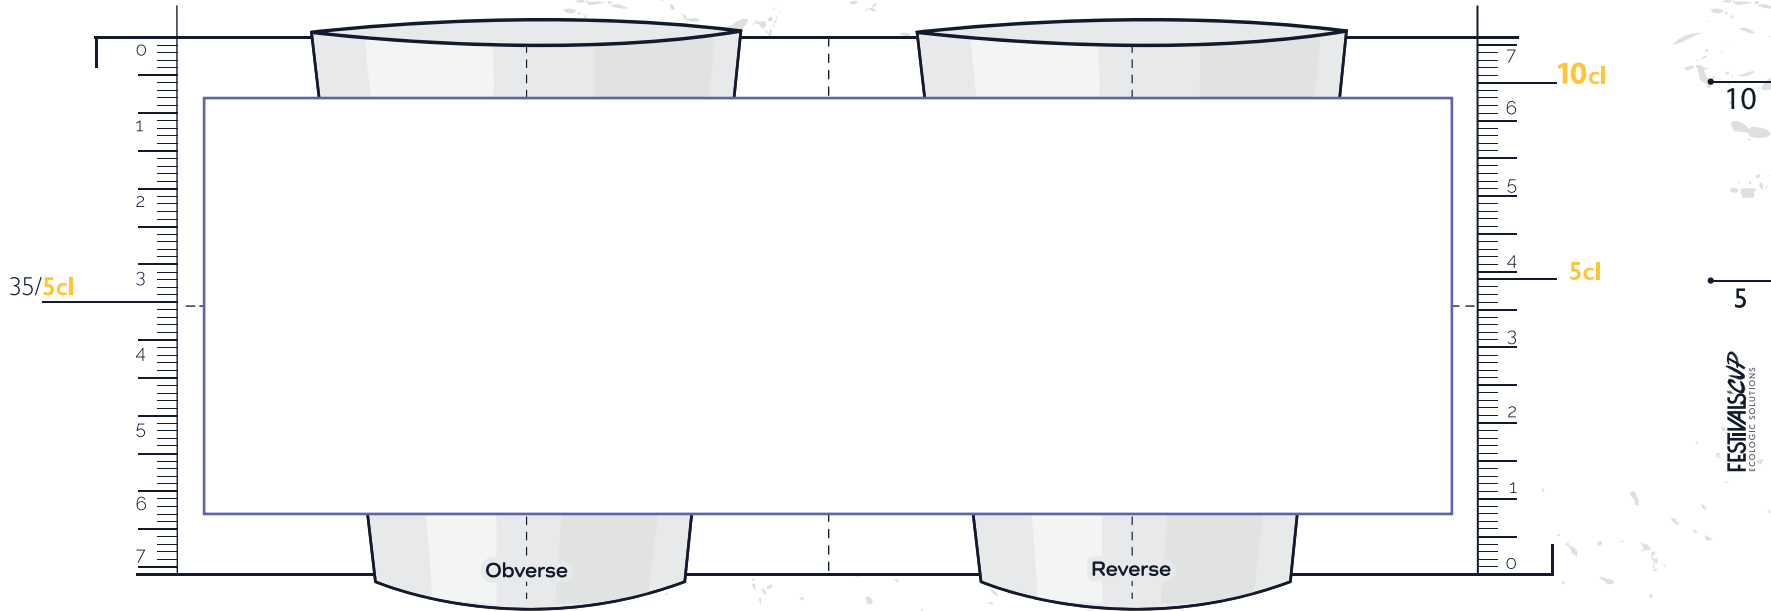

COFFEE

Print area: 165 x 55 mm

Design validation is your responsibility. Please review each text and illustration before submitting.

DIMENSIONS

The printed area does not wrap completely around the glass. The margin is approximately 15mm.

LOGOS

25mm

STROKE

Minimal stroke : 1pt (=0,35 mm)

TEXT

Text regular {10 pt}
Text semi-bold {9 pt}
Text bold {8 pt}

OPACITY

Minimal opacity : 30%